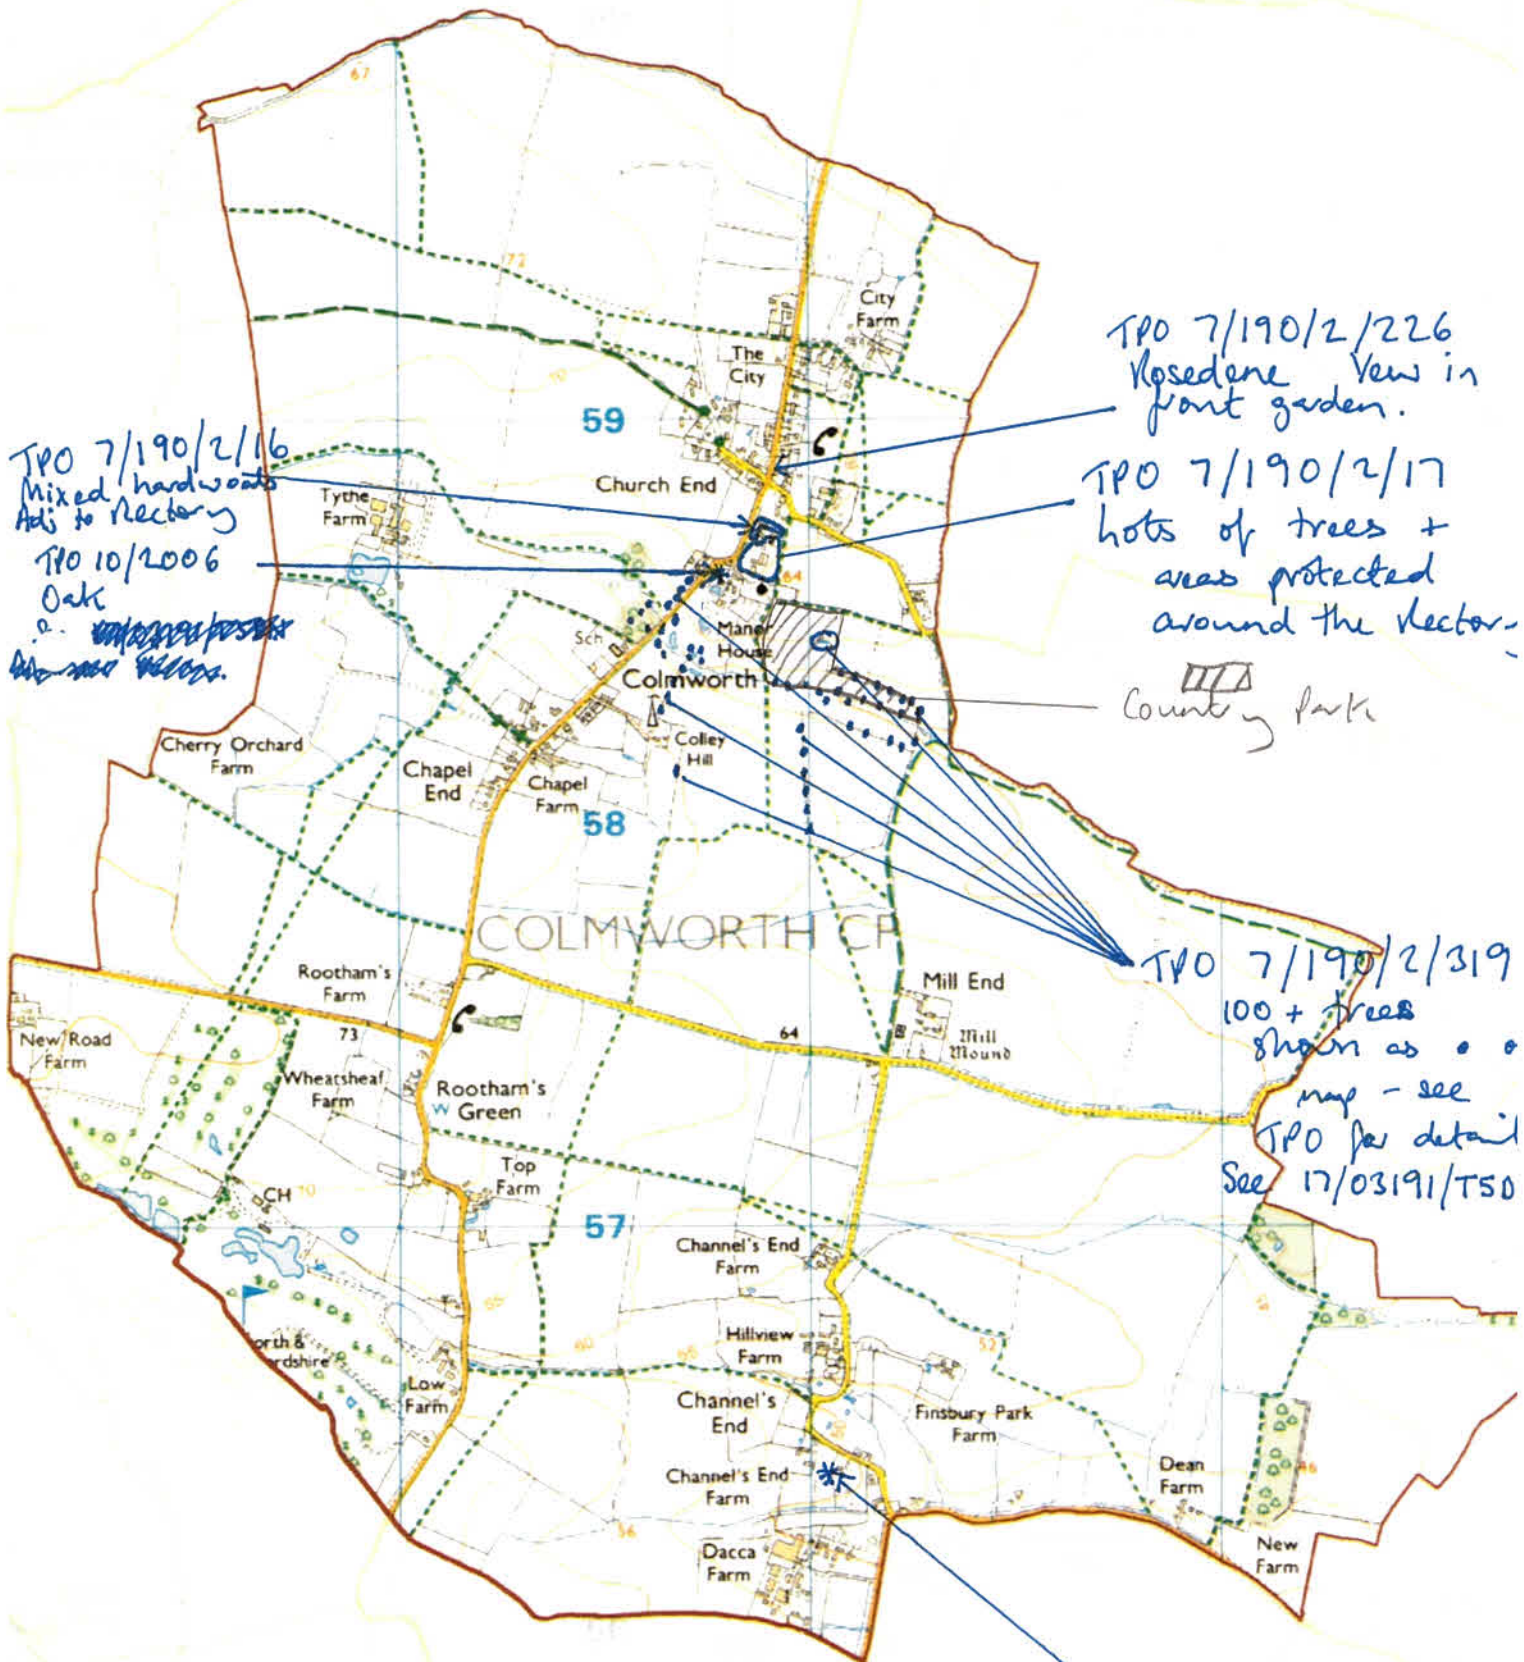

# Tree Preservation Orders - Colmworth

TPO 7/190/2/116  
Mixed hardwoods  
Adj to Rectory  
TPO 10/2006  
Oak

TPO 7/190/2/226  
Rosedene View in  
front garden.

TPO 7/190/2/17  
lots of trees +  
areas protected  
around the Rectory.

Country Park

TPO 7/190/2/319  
100+ trees  
shown as dots  
on map - see  
TPO for detail  
See 17/03191/T50

TPO 7/190/2/256  
land adj to Channel's  
End One oak.  
located on eastern  
boundary of site  
adjoining house known  
as Oak Hollow

1 Kilometers

## Parish of Colmworth